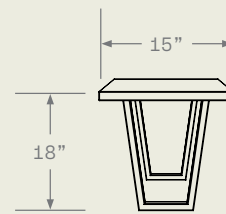

Bolt

An inverted steel base is poised for action, energizing the room.

Product Detail

- Rectangle, round, or bench—you tell us the size and shape you want—all the way up to a conference table! For a custom size please contact us [here](#).
- Pick a natural wood species for the top, or opt for high-quality laminate instead.
- Choose a color for the base, building character or keeping the look classic.

Color

- We use the RAL R7 Classic color system for powder coating our steel bases. Learn more [here](#).

Wood

- Our tabletops are crafted in-house from locally-sourced varieties. Learn more and order samples [here](#).

Laminate

- Tabletops can also be made with premium laminate from [Fenix](#), and [Wilsonart](#). We also source many domestic laminate brands.

GoSWFTLY.com

SWFTLY

Bench