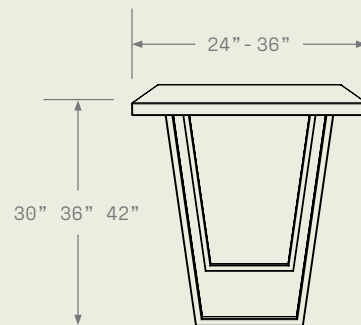

Desk/Table/Conference*