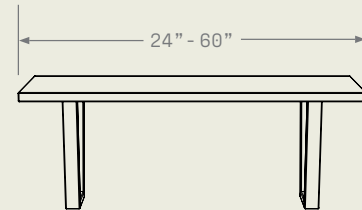

Bolt

An inverted steel base is poised for action, energizing the room.

Product Detail

- Rectangle, round, or bench—you tell us the size and shape you want—all the way up to a conference table! For a custom size please contact us [here](#).
- Pick a natural wood species for the top, or opt for high-quality laminate instead.
- Choose a color for the base, building character or keeping the look classic.

Color

- We use the RAL R7 Classic color system for powder coating our steel bases. Learn more [here](#).

Wood

- Our tabletops are crafted in-house from locally-sourced varieties. Learn more and order samples [here](#).

Laminate

- Tabletops can also be made with premium laminate from [Fenix](#), and [Wilsonart](#). We also source many domestic laminate brands.

GoSWFTLY.com

SWFTLY

Bench