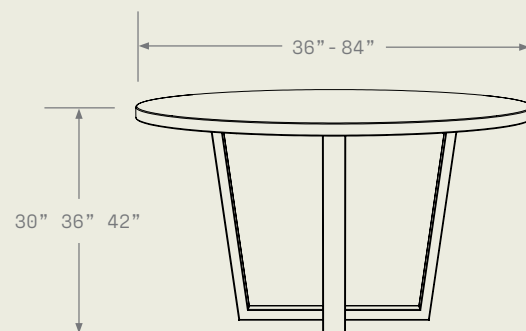

Round

*Thinking even bigger? Just get in touch for custom sizes.