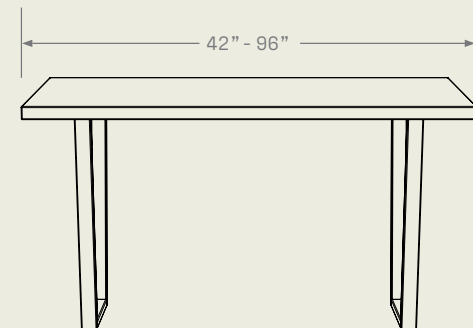

Desk/Table/Conference*