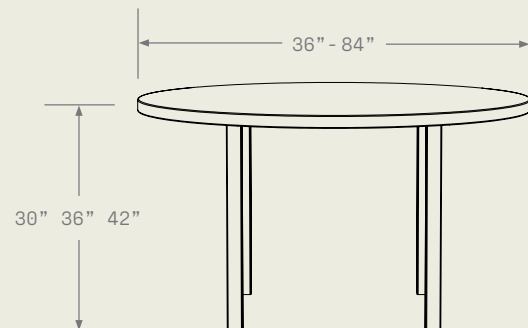

Round

*Thinking even bigger? Just get in touch for custom sizes.