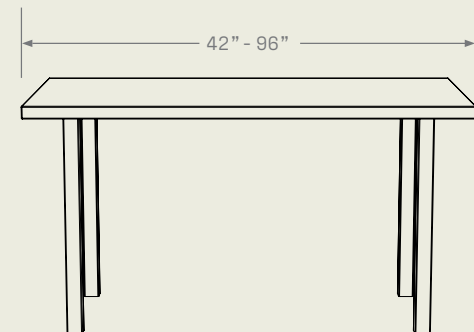

Desk/Table/Conference*