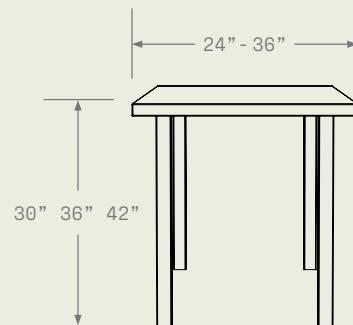

Desk/Table/Conference*