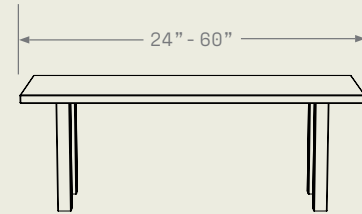

Dart

Pared back to the essentials, Dart's simple structure blends easily with any style.

Product Detail

- Rectangle, round, or bench—you tell us the size and shape you want—all the way up to a conference table! For a custom size please contact us [here](#).
- Pick a natural wood species for the top, or opt for high-quality laminate instead.
- Choose a color for the base, building character or keeping the look classic.

Color

- We use the RAL R7 Classic color system for powder coating our steel bases. Learn more [here](#).

Wood

- Our tabletops are crafted in-house from locally-sourced varieties. Learn more and order samples [here](#).

Laminate

- Tabletops can also be made with premium laminate from [Fenix](#), and [Wilsonart](#). We also source many domestic laminate brands.

GoSWFTLY.com

SWFTLY

Bench