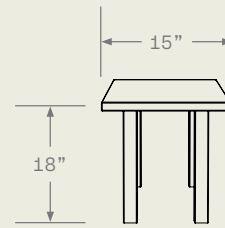

Dart

Pared back to the essentials, Dart's simple structure blends easily with any style.

Product Detail

- Rectangle, round, or bench—you tell us the size and shape you want—all the way up to a conference table! For a custom size please contact us [here](#).
- Pick a natural wood species for the top, or opt for high-quality laminate instead.
- Choose a color for the base, building character or keeping the look classic.

Color

- We use the RAL R7 Classic color system for powder coating our steel bases. Learn more [here](#).

Wood

- Our tabletops are crafted in-house from locally-sourced varieties. Learn more and order samples [here](#).

Laminate

- Tabletops can also be made with premium laminate from [Fenix](#), and [Wilsonart](#). We also source many domestic laminate brands.

GoSWFTLY.com

SWFTLY

Bench