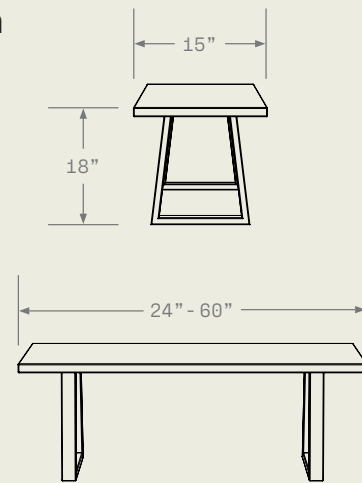

Flash

Flash's base angles out into a trapezoid that looks fresh and modern.

Product Detail

- Rectangle, round, or bench—you tell us the size and shape you want—all the way up to a conference table! For a custom size please contact us [here](#).
- Pick a natural wood species for the top, or opt for high-quality laminate instead.
- Choose a color for the base, building character or keeping the look classic.

Color

- We use the RAL R7 Classic color system for powder coating our steel bases. Learn more [here](#).

Wood

- Our tabletops are crafted in-house from locally-sourced varieties. Learn more and order samples [here](#).

Laminate

- Tabletops can also be made with premium laminate from [Fenix](#), and [Wilsonart](#). We also source many domestic laminate brands.

GoSWFTLY.com

SWFTLY

Bench