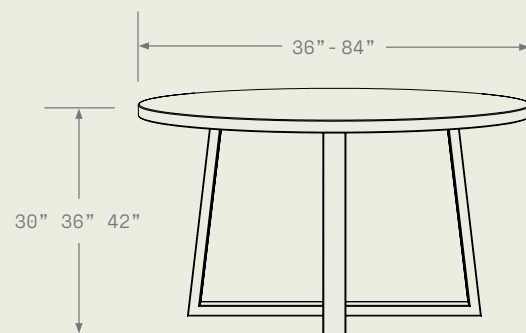

Round

*Thinking even bigger? Just get in touch for custom sizes.