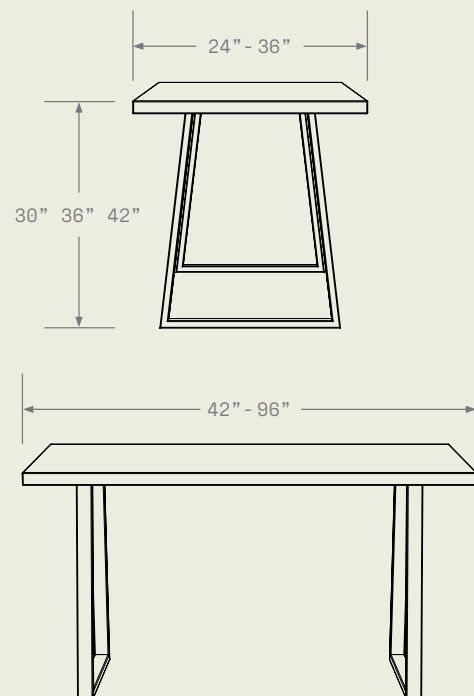

Desk/Table/Conference*