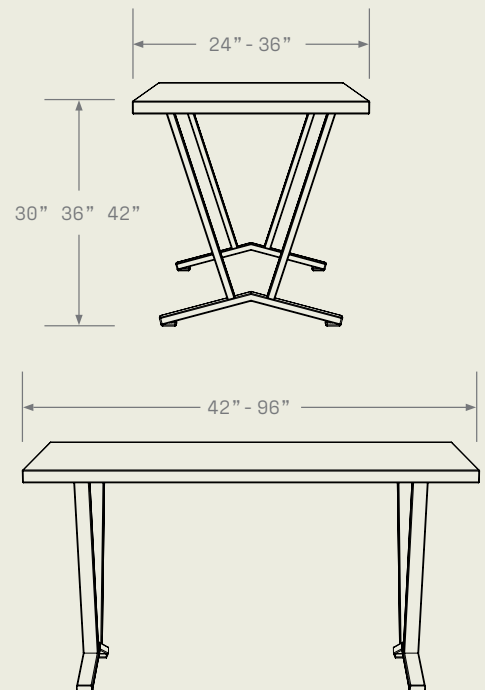

Desk/Table/Conference*

*Thinking even bigger? Just get in touch for custom sizes.