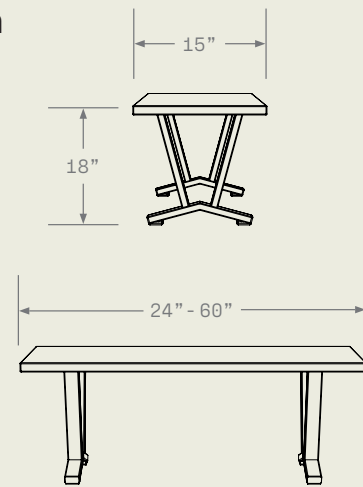

Jet

A base shape with loads of personality makes any space more unique.

Product Detail

- Jet can be made as a bench or table. Just tell us the size you want—all the way up to a conference table! For a custom size please contact us [here](#).
- Pick a natural wood species for the top, or opt for high-quality laminate instead.
- Choose a color for the base, building character or keeping the look classic.

Color

- We use the RAL R7 Classic color system for powder coating our steel bases. Learn more [here](#).

Wood

- Our tabletops are crafted in-house from locally-sourced varieties. Learn more and order samples [here](#).

Laminate

- Tabletops can also be made with premium laminate from [Fenix](#), and [Wilsonart](#). We also source many domestic laminate brands.

Bench