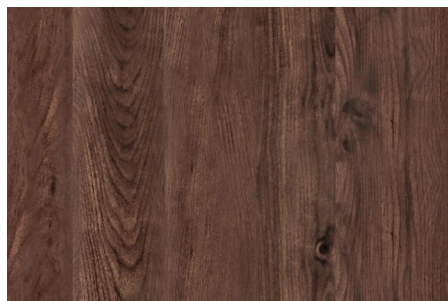

Ebonized Oak

Hickory

Maple

Multi Species

Walnut

White Oak

goswftly.com  
616.546.1972

428 W 24th Street  
Holland, MI 49423